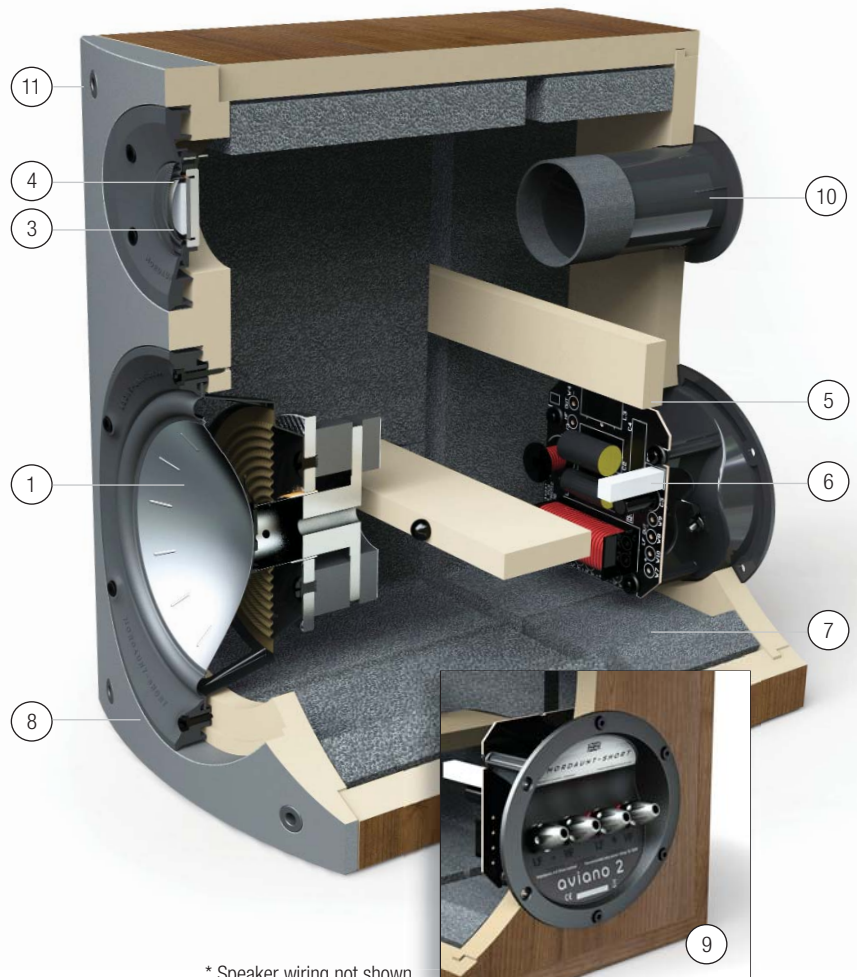

* Speaker wiring not shown

For more information, to meet the developers,
see full specifications and download our free brochures, visit www.mordauntshort.com/aviano

MORDAUNT-SHORT

Mordaunt-Short's policy is one of continuous improvement. Design and specifications are therefore subject to change without prior notice.
Registered Office: Gallery Court, Pilgrimage Street, London SE1 4LL, United Kingdom. Registered in England No. 382381