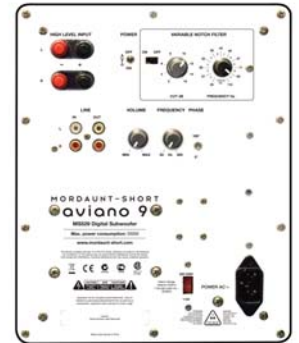

Surround sound speakers

Aviano 5

A dedicated centre in woofer-tweeter-woofer configuration designed and voiced to deal with the specific demands of dialogue in movies. Perfectly timbre-matched with the rest of the Aviano range, you can be sure of the perfect home cinematic experience with this dedicated centre speaker.

Recommended amplifier power	15-120 Watts
Sensitivity	89db
Frequency response	70Hz – 22kHz
Drivers (2) 5.25" CPC aluminium mid/bass (1) 1" aluminium dome tweeter	
Crossover	1st order minimum phase with DVPC
Impedance	4-8Ohms
Magnetic shielding	Yes
Dimensions (h x w x d)	179 x 456 x 229mm 7.2 x 18.2 x 9.2"
Weight	7.5kg/16.5 lbs

Aviano 7

The value of a well integrated subwoofer in home theatre systems is often underestimated with the use of poorly matched subs that don't do the rest of the set-up justice. Fortunately help is at hand thanks to Aviano 7 which dispatches the lowest notes with authority, dynamism and real control while offering incredible value. Aviano 7 is a compact yet potent active subwoofer guaranteeing powerful and taught low frequencies thanks to a superbly controlled 10" aluminium driver and powerful (175 Watt) digital amplifier.

Output power	175 Watts active	
Frequency response	35Hz – 200Hz	
Drivers	(1) 255mm/10" long throw woofer	
Crossover	Active – Variable 50 Hz – 200Hz	
Dimensions (h x w x d)	423 x 305 x 361mm 16.7 x 12.0 x 14.2"	
Weight	17.5kg/38.5 lbs	

Aviano 9