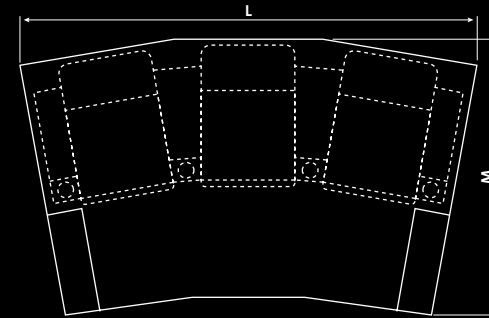

bestelnr. 370302KK

cinema fauteuil aanbouw rechts,
manueel

Specifications "Roma"

Standard model	A	B	C	D	E	F	G	H	I	K
1-seater / 2 armrests / 1 x E	103	103	94	84	20	62		102	45	159
2-seater / 3 armrests / 2 x E	195	185	98	84	20	62		102	45	159
3-seater / 4 armrests / 3 x E	290	269	102	84	20	62		102	45	159
4-seater / 5 armrests / 4 x E	382	352	105	84	20	62		102	45	159
5-seater / 6 armrests / 5 x E	474	434	108	84	20	62		102	45	159
Loveseat										
4-seater / 4-armrests / 2 E+2M	350	330	102	84	20	62	125	102	45	159

- A overall width
- B front width
- C overall depth
- D armrest depth
- E armrest width front
- F seat width
- G seat width "Loveseat"
- H height
- I seat height, front
- K maximum depth

Specifications "Monte"