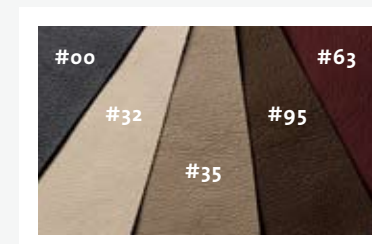

Home Cinema Fauteuil Roma

Eindeloos zitcomfort; dat is exact waarvoor de Roma fauteuils speciaal zijn ontworpen. Klassieke vormgeving gecombineerd met actuele zit-techniek én ergonomie zorgt ervoor dat u zich volledig kunt ontspannen. U nestelt zich in een vorstelijke zetel. De armleuningingen zijn standaard voorzien van een bekerhouder. De beensteunen zijn opklapbaar en rugleuningingen verstelbaar. In de middenarm-leuningingen is een praktische opbergruimte aangebracht. De Roma fauteuils zijn zowel manueel als in elektrisch verstelbare uitvoering leverbaar.